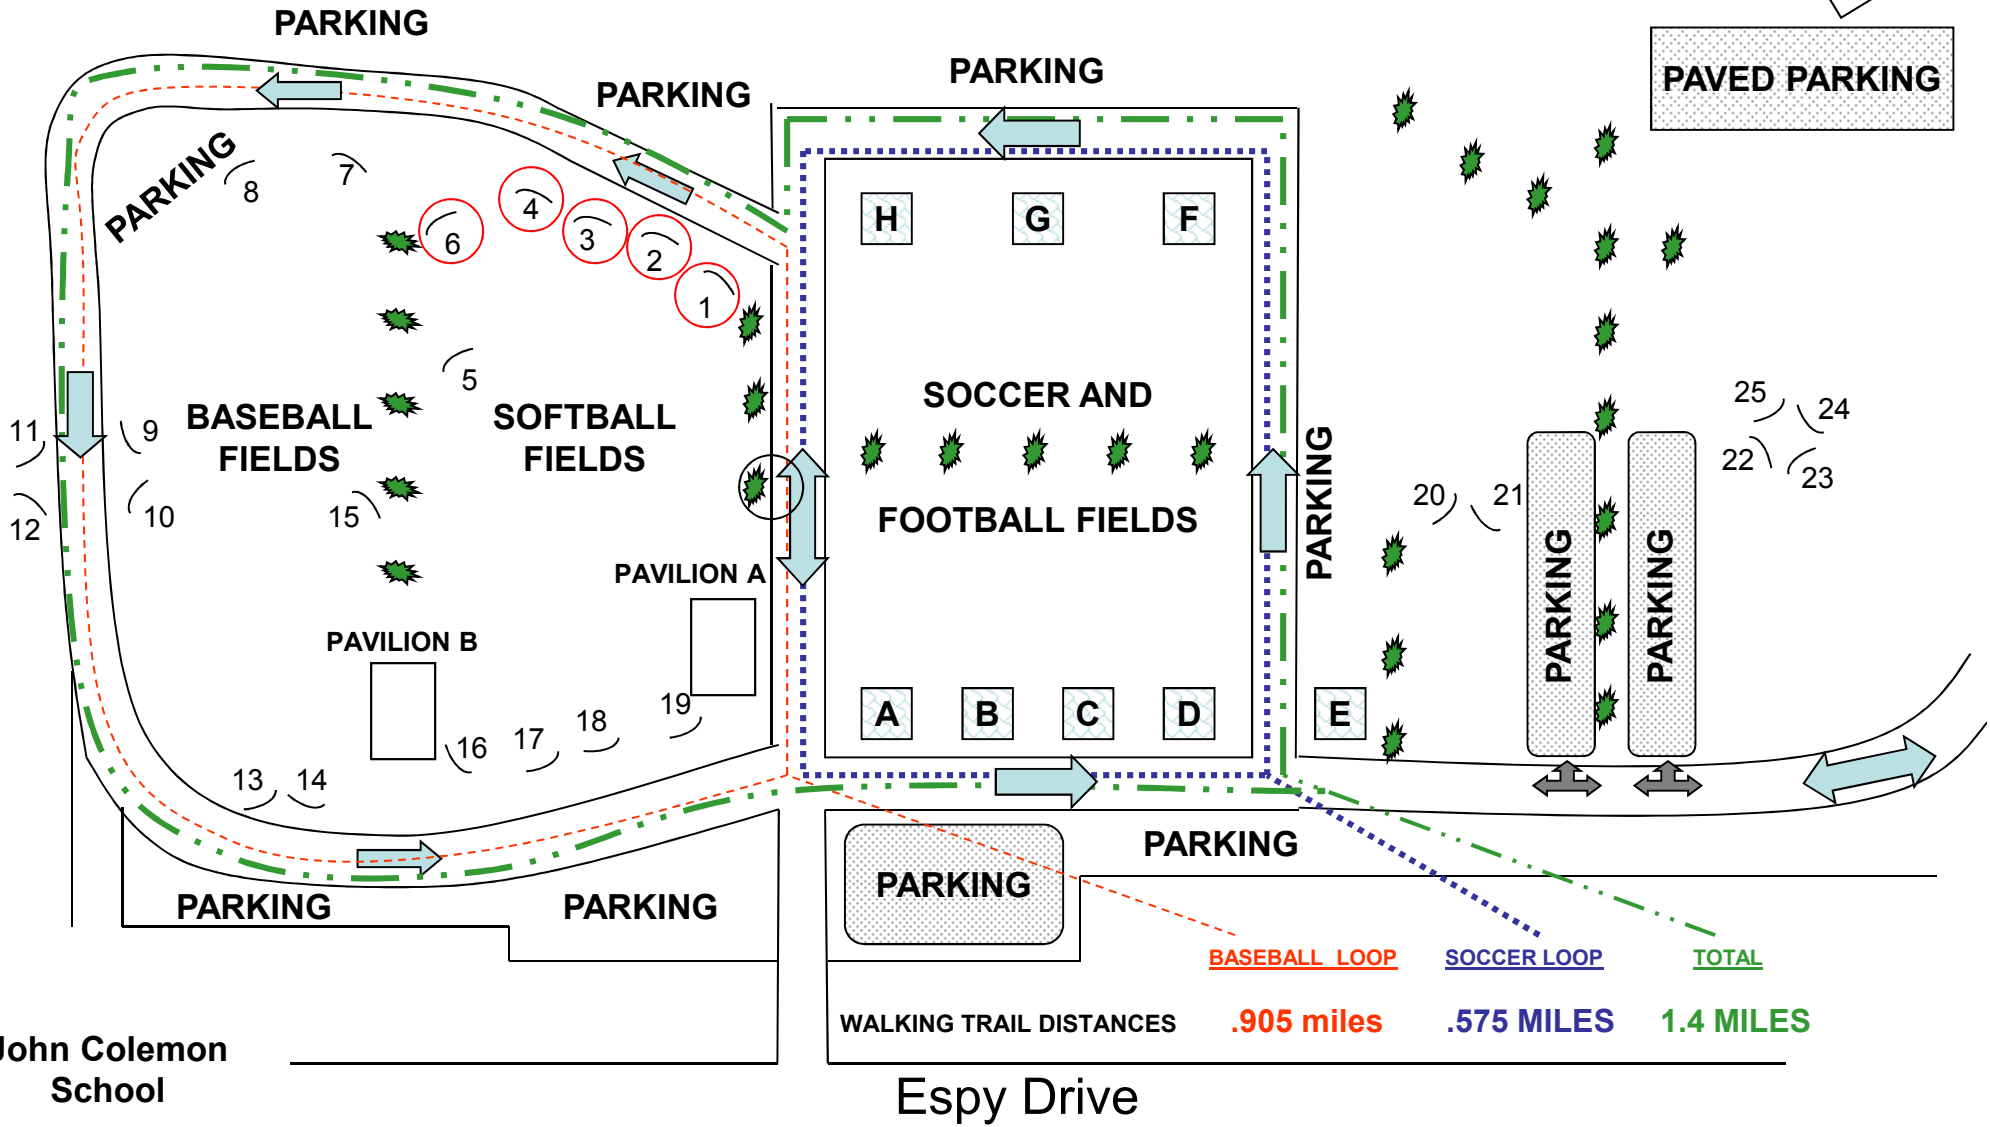

LEGEND

- 8 - BACKSTOP
- A - SOCCER / FOOTBALL PRACTICE AREA
- - TRAFFIC DIRECTIONAL ARROW
- (Green star symbol) - TREE LINE

Sharp Spring Natural Area Practice Field Map

Soccer will use fields circled in red

PAVILION E

John Coleman School

Espy Drive

PLEASE DRIVE SLOW

PARKING IN DESIGNATED AREAS ONLY

PLEASE KEEP THIS PARK CLEAN